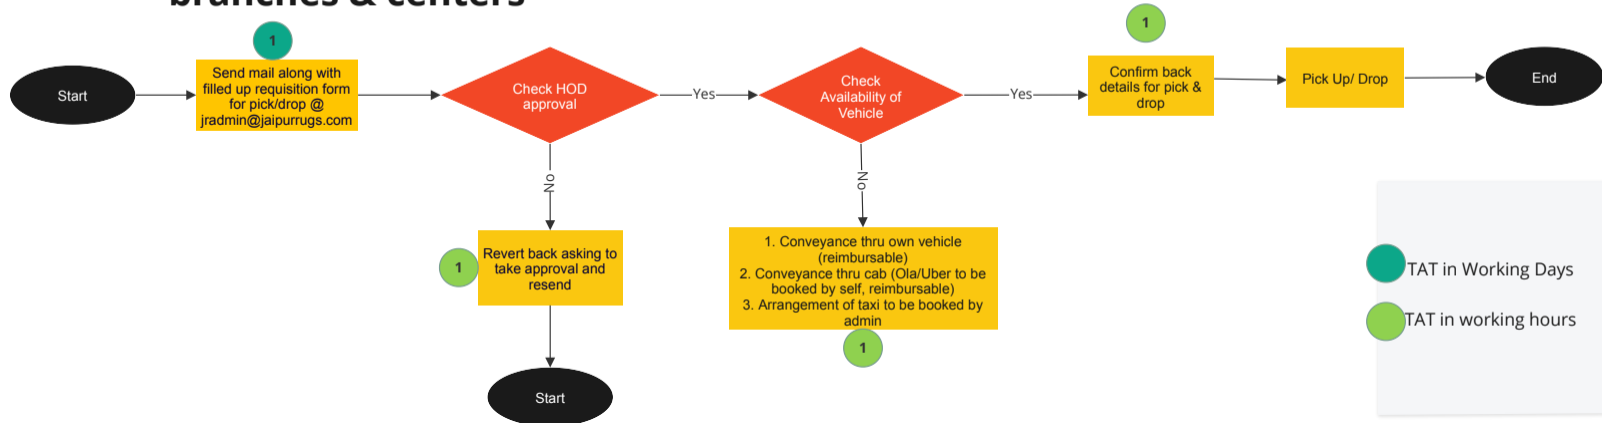

# JAIPIUR RUGS Admin Support & Travel Management:: Parcel Pick & Drop

# Admin Support & Travel Management:: Material Pick & Drop

# Admin Support & Travel Management:: Travel arrangement within city, branches & centers