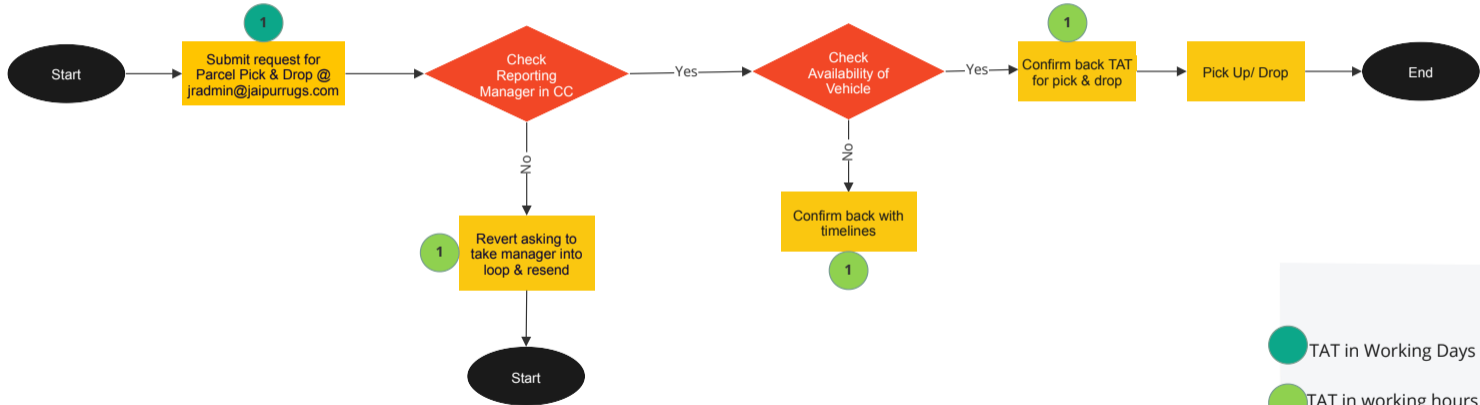

# JAIPIUR RUGS Admin Support & Travel Management:: Parcel Pick & Drop

# Admin Support & Travel Management:: Material Pick & Drop

# Admin Support & Travel Management:: Travel arrangement within city, branches & centers