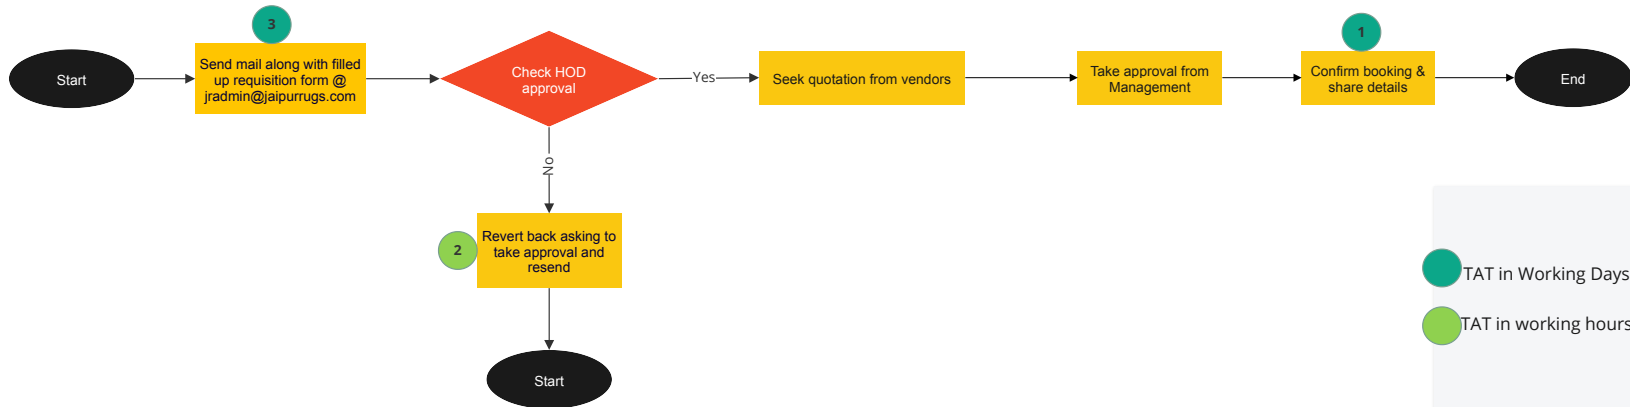

JAIPUR RUGS Admin Support & Travel Management:: Taxi Arrangement